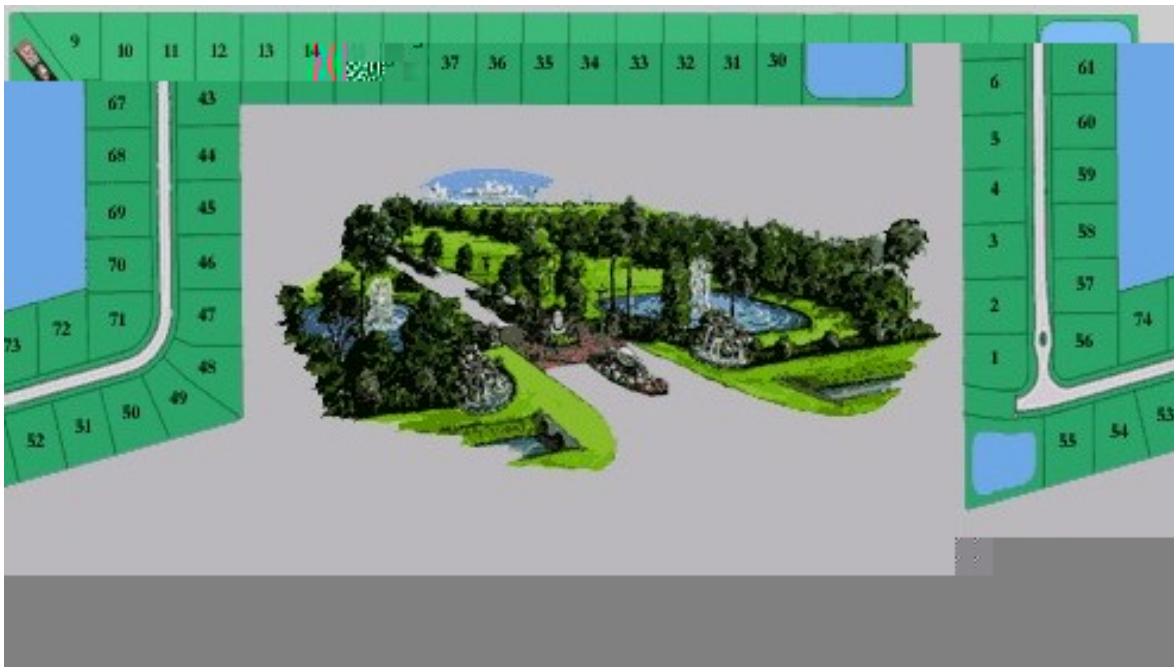

**CRYSTAL FALLS – LOT 1**  
**\$45,000.00**

**QUIET GATED COMMUNITY !!**  
**10 MINUTES FROM THE MALL**

**.28 Acres**

**CABLE TV AVAILABLE, PUBLIC SEWER AND  
WATER SERVICE**

Northern exposure lot in established, gated Vero Beach community. Lot approximately 88' wide x 125' deep, irregular. No time frame to build. Select your own builder.

**Location:** Crystal Falls of Vero  
Vero Beach, FL 32967  
Off of 69th<sup>th</sup> St.

[CLICK HERE TO MAP IT](#)

[Click Here for Home Owners Association](#)

**Contact Jeff Austin for further information.**